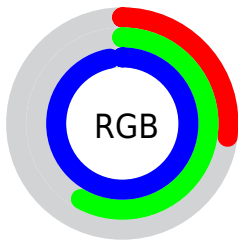

Distribution

Red (27%)

Green (58%)

Blue (97%)