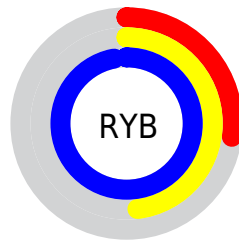

Details

The XYZ color **29.8312, 28.9100, 92.8148** is a light color, and the websafe version is hex **3399FF**. The color can be described as light washed azure. A complement of this color would be **54.1629, 49.1398, 12.2623**, and the grayscale version is **22.9230, 24.1168, 26.2632**.

A 20% lighter version of the original color is **49.0208, 53.8469, 102.4176**, and **13.6787, 12.3110, 50.9455** is the 20% darker color. If you saturate the color by 10%, you get **26.3798, 24.0946, 92.0679**, and if you desaturate by 10%, it is **34.2843, 34.6353, 93.6858**.

Distribution

Red (27%)

Green (58%)

Blue (97%)

Red (27%)

Yellow (48%)

Blue (97%)

Cyan (72%)

Magenta (41%)

Yellow (0%)

Black (3%)

Cyan (73%)

Magenta (42%)

Yellow (3%)

Brightness & Saturation Gradients

These gradients show how the XYZ color 29.8312, 28.9100, 92.8148 changes by changing the brightness by 10 percent. The first figure shows a shift by +10% for each color and the second figure -10%.