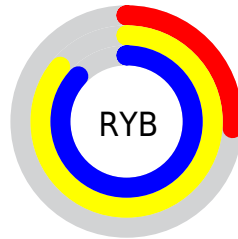

Details

The XYZ color **29.8397, 54.4236, 14.8933** is a dark color, and the websafe version is hex **33CC33**. The color can be described as dark muted green. A complement of this color would be **45.2259, 24.8173, 69.4236**, and the grayscale version is **33.1754, 34.9031, 38.0095**.

A 20% lighter version of the original color is **49.5176, 78.1773, 32.2185**, and **13.6362, 27.2724, 4.5454** is the 20% darker color. If you saturate the color by 10%, you get **28.0180, 53.5528, 11.7965**, and if you desaturate by 10%, it is **32.5014, 55.7019, 19.3325**.

Distribution

Red (26%)

Green (87%)

Blue (28%)

Red (26%)

Yellow (86%)

Blue (87%)

Cyan (70%)