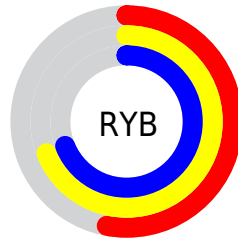

- Red (53%)
- Yellow (69%)
- Blue (69%)