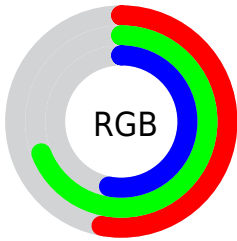

Distribution

- Red (53%)
- Green (69%)
- Blue (53%)