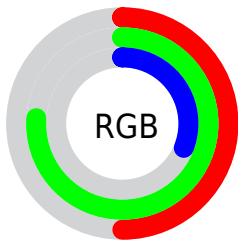

Distribution

- Red (50%)
- Green (76%)
- Blue (31%)