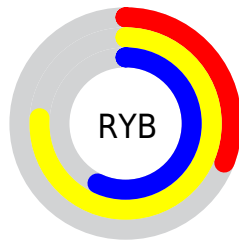

- Red (31%)
- Yellow (76%)
- Blue (57%)