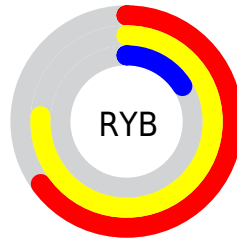

A 20% lighter version of the original color is **59.1362, 53.8911, 17.6411**, and **12.5761, 10.3198, 1.3291** is the 20% darker color. If you saturate the color by 10%, you get **28.6641, 24.0759, 3.8755**, and if you desaturate by 10%, it is **31.5654, 28.7821, 8.2229**.

Distribution

Red (76%)

Green (49%)

Blue (16%)

Red (65%)

Yellow (76%)

Blue (16%)

Cyan (0%)