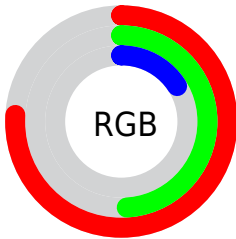

Distribution

Red (76%)

Green (49%)

Blue (16%)