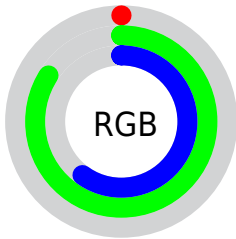

Distribution

- Red (0%)
- Green (84%)
- Blue (60%)