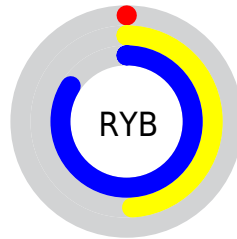

- Red (0%)
- Yellow (49%)
- Blue (84%)