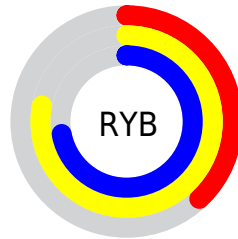

Details

The XYZ color **29.9291, 45.8352, 18.8249** is a dark color, and the websafe version is hex **66CC66**. A complement of this color would be **34.3236, 22.9742, 57.2714**, and the grayscale version is **34.9459, 36.7658, 40.0380**.

A 20% lighter version of the original color is **58.1405, 82.4123, 42.1210**, and **12.3834, 21.3556, 6.1587** is the 20% darker color. If you saturate the color by 10%, you get **27.1034, 44.4757, 14.3643**, and if you desaturate by 10%, it is **33.3893, 47.4973, 24.5486**.

Distribution

Red (45%)

Green (78%)

Blue (38%)

Red (38%)

Yellow (78%)

Blue (72%)

Cyan (43%)