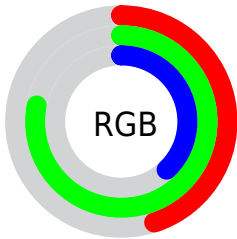

Distribution

Red (45%)

Green (78%)

Blue (38%)