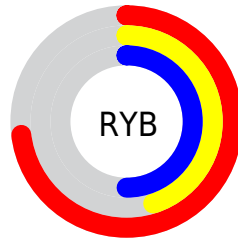

Details

The XYZ color **29.9691, 24.1081, 23.1525** is a dark color, and the websafe version is hex **996666**. A complement of this color would be **31.9631, 41.3604, 45.8361**, and the grayscale version is **23.8998, 25.1445, 27.3823**.

A 20% lighter version of the original color is **59.2030, 50.3552, 49.7792**, and **12.4714, 9.0765, 8.3023** is the 20% darker color. If you saturate the color by 10%, you get **27.1431, 19.9351, 17.6508**, and if you desaturate by 10%, it is **33.3718, 29.1909, 29.5970**.

Distribution

Red (73%)

Green (45%)

Blue (50%)

Red (73%)

Yellow (45%)

Blue (50%)

Cyan (0%)