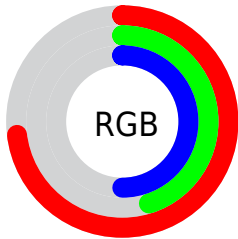

Distribution

Red (73%)

Green (45%)

Blue (50%)