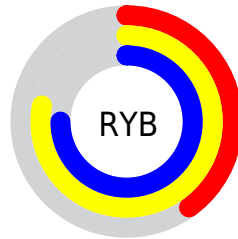

Details

The XYZ color **29.9125, 45.7985, 20.0954** is a dark color, and the websafe version is hex **66CC66**. A complement of this color would be **36.5130, 24.8192, 57.5121**, and the grayscale version is **34.9223, 36.7410, 40.0109**.

A 20% lighter version of the original color is **58.1229, 82.3553, 44.2853**, and **12.3989, 21.3486, 6.8354** is the 20% darker color. If you saturate the color by 10%, you get **26.9423, 44.3711, 15.3285**, and if you desaturate by 10%, it is **33.5812, 47.5610, 26.1502**.

Distribution

Red (44%)

Green (78%)

Blue (40%)

Red (40%)

Yellow (78%)

Blue (75%)

Cyan (44%)