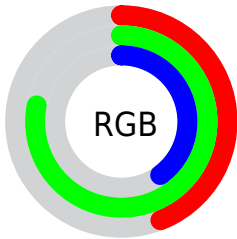

Distribution

Red (44%)

Green (78%)

Blue (40%)