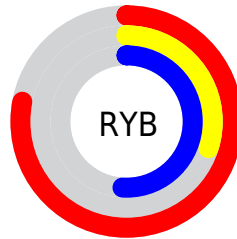

- Red (78%)
- Yellow (30%)
- Blue (51%)