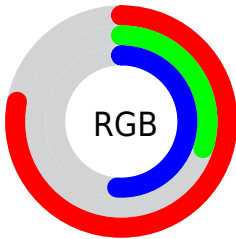

Distribution

- Red (78%)
- Green (30%)
- Blue (51%)