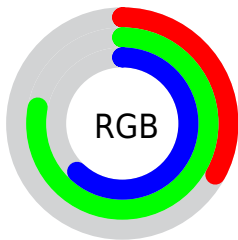

Distribution

- Red (33%)
- Green (78%)
- Blue (62%)