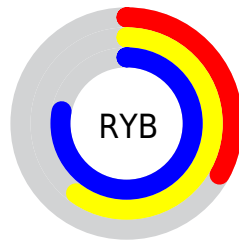

- Red (33%)
- Yellow (60%)
- Blue (78%)