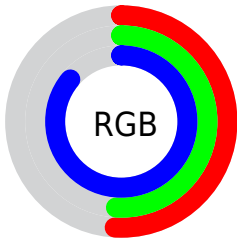

Distribution

Red (51%)

Green (51%)

Blue (86%)