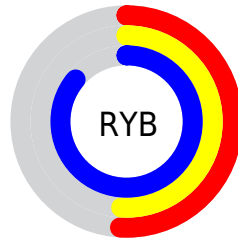

# Details

The XYZ color **30.0878, 26.0670, 71.1558** is a light color, and the websafe version is hex **9999FF**. A complement of this color would be **58.5502, 66.9450, 30.6060**, and the grayscale version is **25.0018, 26.3038, 28.6448**.

A 20% lighter version of the original color is **55.1981, 51.8153, 101.6998**, and **12.5422, 10.1708, 36.4241** is the 20% darker color. If you saturate the color by 10%, you get **24.5028, 19.3345, 70.1512**, and if you desaturate by 10%, it is **36.9943, 34.3724, 72.3954**.

# Distribution

Red (51%)

Green (51%)

Blue (86%)

Red (51%)

Yellow (51%)

Blue (86%)

Cyan (41%)