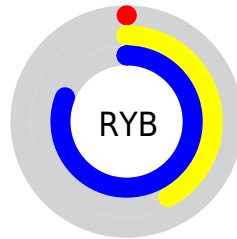

- Red (0%)
- Yellow (42%)
- Blue (81%)