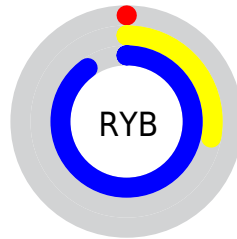

- Red (0%)
- Yellow (28%)
- Blue (90%)