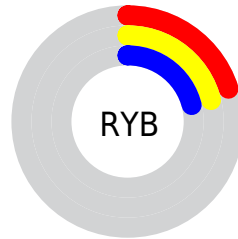

# Details

The XYZ color **3.3779, 3.6254, 3.8899** is a dark color, and the websafe version is hex **333333**. A complement of this color would be **3.3920, 3.4973, 3.8645**, and the grayscale version is **3.4192, 3.5973, 3.9175**.

A 20% lighter version of the original color is **11.9428, 12.8049, 13.6465**, and **0.2275, 0.2733, 0.2705** is the 20% darker color. If you saturate the color by 10%, you get **3.0554, 3.4662, 3.5597**, and if you desaturate by 10%, it is **3.7360, 3.8027, 4.2402**.

# Distribution

Red (20%)

Green (21%)

Blue (21%)

Red (20%)

Yellow (21%)

Blue (21%)

Cyan (4%)