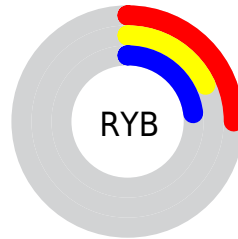

Conversions

Conversions Part 2

Format	Color
RYB	65, 45, 59
Decimal	4271419
CIELab	21.27, 11.93, -5.26
CIELCh	21, 13.036, 336.217
Yxy	3.3164, 0.3313, 0.2811
Android (android.graphics.Color)	4282461499 (0xFF412D3B)
YUV	52.5760, 3.1670, 10.8958
Hunter-Lab	18.2110, 6.4342, -2.1368

Details

The XYZ color **3.9078, 3.3164, 4.5718** is a dark color, and the websafe version is hex **333333**. A complement of this color would be **3.5702, 4.5776, 3.8277**, and the grayscale version is **3.3286, 3.5020, 3.8136**.

A 20% lighter version of the original color is **13.1527, 12.0335, 15.2651**, and **0.4779, 0.2347, 0.5504** is the 20% darker color. If you saturate the color by 10%, you get **3.6290, 2.8383, 4.2340**, and if you desaturate by 10%, it is **4.2269, 3.8720, 4.9325**.

Distribution

-  Red (25%)
-  Green (18%)
-  Blue (23%)

-  Red (25%)
-  Yellow (18%)
-  Blue (23%)

-  Cyan (0%)
-  Magenta (31%)
-  Yellow (9%)
-  Black (75%)

-  Cyan (75%)
-  Magenta (82%)
-  Yellow (77%)