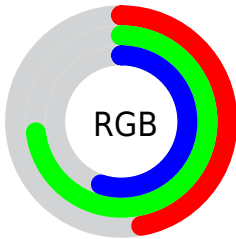

Distribution

- Red (47%)
- Green (73%)
- Blue (55%)