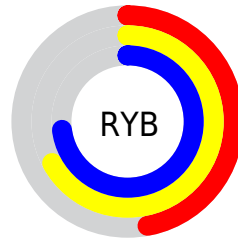

- Red (47%)
- Yellow (67%)
- Blue (73%)