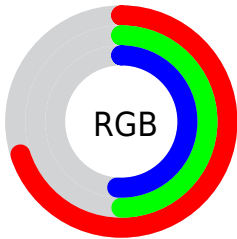

Distribution

- Red (70%)
- Green (50%)
- Blue (51%)