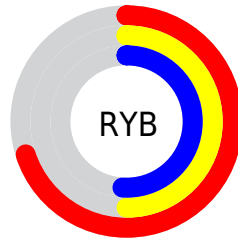

- Red (70%)
- Yellow (50%)
- Blue (51%)