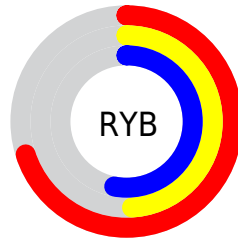

Details

The XYZ color **30.1376, 25.9098, 26.7052** is a dark color, and the websafe version is hex **996666**. A complement of this color would be **31.3540, 38.9913, 42.4347**, and the grayscale version is **25.7555, 27.0968, 29.5084**.

A 20% lighter version of the original color is **59.3667, 53.1771, 55.2794**, and **12.5080, 9.9891, 10.0730** is the 20% darker color. If you saturate the color by 10%, you get **27.1455, 21.4256, 21.0828**, and if you desaturate by 10%, it is **33.6670, 31.2568, 33.1583**.

Distribution

Red (70%)

Green (49%)

Blue (53%)

Red (70%)

Yellow (49%)

Blue (53%)

Cyan (0%)