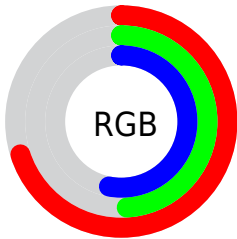

Distribution

Red (70%)

Green (49%)

Blue (53%)