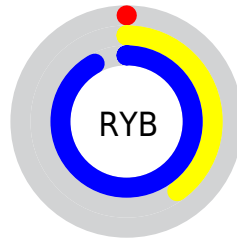

- Red (0%)
- Yellow (40%)
- Blue (92%)