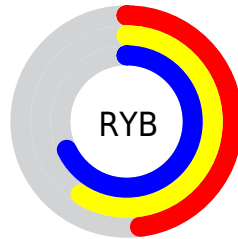

- Red (48%)
- Yellow (59%)
- Blue (68%)