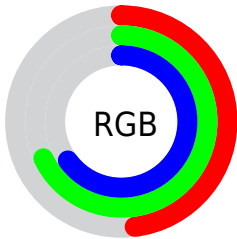

Distribution

- Red (48%)
- Green (68%)
- Blue (65%)