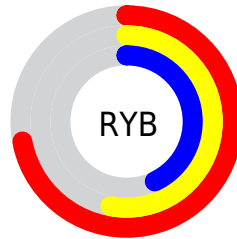

Details

The XYZ color **30.0621, 26.6314, 18.3078** is a dark color, and the websafe version is hex **996666**. A complement of this color would be **28.4323, 33.6430, 49.7950**, and the grayscale version is **25.9181, 27.2679, 29.6947**.

A 20% lighter version of the original color is **59.3211, 54.3572, 41.5478**, and **12.4960, 10.3858, 5.9035** is the 20% darker color. If you saturate the color by 10%, you get **27.4891, 22.9187, 13.0318**, and if you desaturate by 10%, it is **33.0866, 30.9177, 24.7500**.

Distribution

Red (72%)

Green (50%)

Blue (43%)

Red (72%)

Yellow (53%)

Blue (43%)

Cyan (0%)