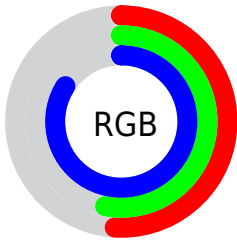

Distribution

- Red (51%)
- Green (53%)
- Blue (84%)