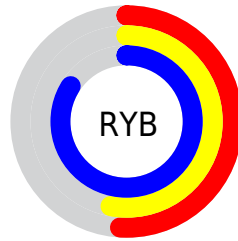

- Red (51%)
- Yellow (53%)
- Blue (84%)