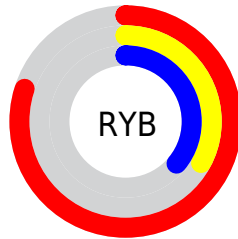

- Red (80%)
- Yellow (33%)
- Blue (36%)