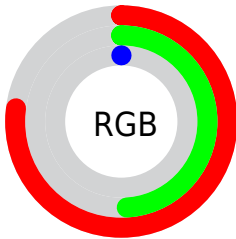

Distribution

Red (77%)

Green (49%)

Blue (0%)