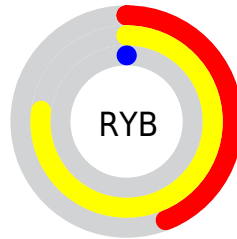

Red (44%)

Yellow (77%)

Blue (0%)