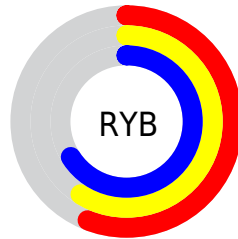

- Red (56%)
- Yellow (59%)
- Blue (66%)