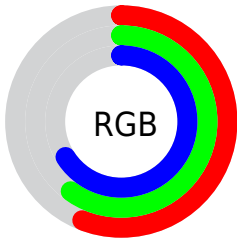

Distribution

- Red (56%)
- Green (60%)
- Blue (66%)