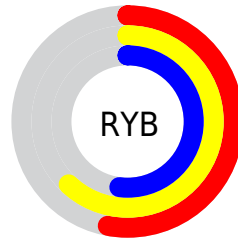

- Red (53%)
- Yellow (62%)
- Blue (52%)