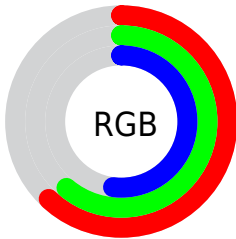

Distribution

- Red (62%)
- Green (61%)
- Blue (52%)