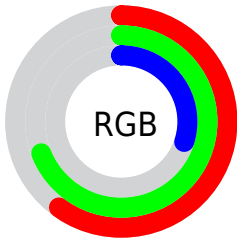

Distribution

- Red (60%)
- Green (69%)
- Blue (30%)