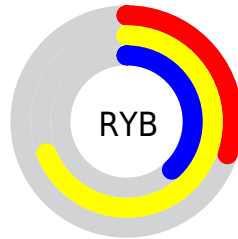

- Red (30%)
- Yellow (69%)
- Blue (38%)