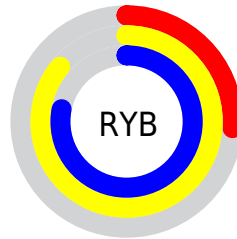

- Red (26%)
- Yellow (86%)
- Blue (78%)