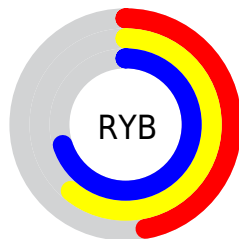

- Red (47%)
- Yellow (61%)
- Blue (70%)