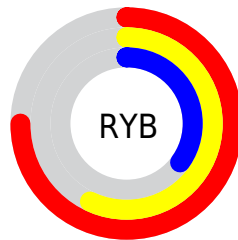

Details

The XYZ color **30.3720, 26.3356, 12.9337** is a dark color, and the websafe version is hex **CC9966**. A complement of this color would be **24.9692, 28.9516, 52.9873**, and the grayscale version is **25.1384, 26.4475, 28.8013**.

A 20% lighter version of the original color is **59.7209, 53.8740, 32.0620**, and **12.6752, 10.3226, 3.5149** is the 20% darker color. If you saturate the color by 10%, you get **28.2211, 23.1501, 8.7756**, and if you desaturate by 10%, it is **32.9207, 29.9872, 18.2407**.

Distribution

Red (75%)

Green (49%)

Blue (35%)

Red (75%)

Yellow (57%)

Blue (35%)

Cyan (0%)