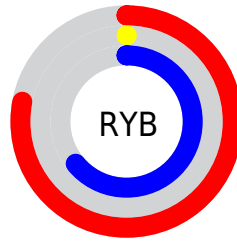

Red (78%)

Yellow (0%)

Blue (64%)