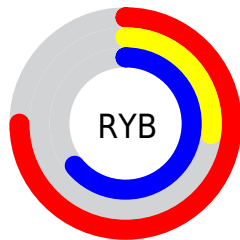

- Red (75%)
- Yellow (27%)
- Blue (64%)