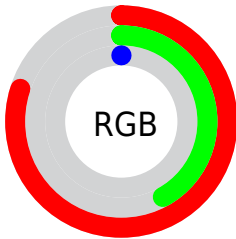

Distribution

Red (80%)

Green (42%)

Blue (0%)