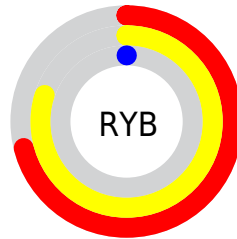

Details

The XYZ color **30.2644, 23.5625, 2.9529** is a dark color, and the websafe version is hex **CC6600**. The color can be described as dark washed orange. A complement of this color would be **15.0819, 12.7252, 58.7876**, and the grayscale version is **19.4673, 20.4811, 22.3039**.

A 20% lighter version of the original color is **54.7942, 46.7950, 11.2986**, and **12.8917, 8.9676, 1.0514** is the 20% darker color. If you saturate the color by 10%, you get **30.2646, 23.5631, 2.9530**, and if you desaturate by 10%, it is **31.4637, 25.7535, 3.9936**.

Distribution

Red (80%)

Green (42%)

Blue (0%)

Red (71%)

Yellow (80%)

Blue (0%)

Cyan (0%)