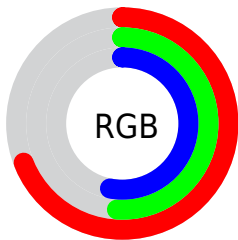

Distribution

Red (69%)

Green (51%)

Blue (53%)