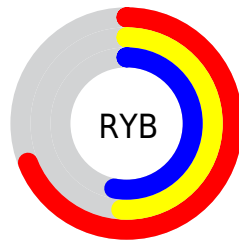

Details

The XYZ color **30.2603, 26.9446, 26.5276** is a light color, and the websafe version is hex **CC9999**. A complement of this color would be **32.0830, 38.7374, 44.3161**, and the grayscale version is **26.6511, 28.0391, 30.5345**.

A 20% lighter version of the original color is **59.2893, 54.6536, 55.0013**, and **12.5344, 10.5308, 9.9663** is the 20% darker color. If you saturate the color by 10%, you get **27.0921, 22.2473, 20.4177**, and if you desaturate by 10%, it is **33.9932, 32.5103, 33.6294**.

Distribution

Red (69%)

Green (51%)

Blue (53%)

Red (69%)

Yellow (51%)

Blue (53%)

Cyan (0%)