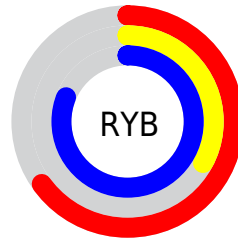

- Red (65%)
- Yellow (33%)
- Blue (81%)