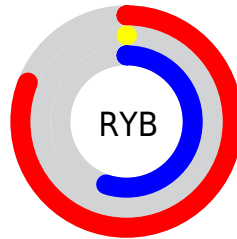

- Red (81%)
- Yellow (0%)
- Blue (55%)