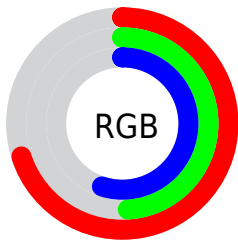

Distribution

- Red (70%)
- Green (49%)
- Blue (55%)