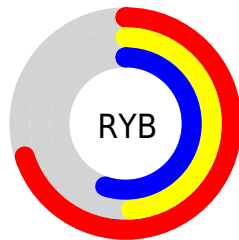

- Red (70%)
- Yellow (49%)
- Blue (55%)