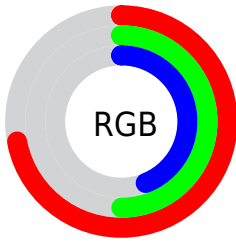

Distribution

- Red (72%)
- Green (50%)
- Blue (44%)