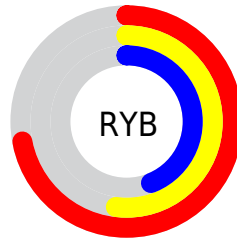

- Red (72%)
- Yellow (52%)
- Blue (44%)