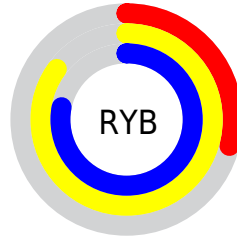

- Red (29%)
- Yellow (85%)
- Blue (78%)