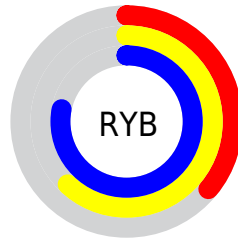

- Red (36%)
- Yellow (62%)
- Blue (78%)