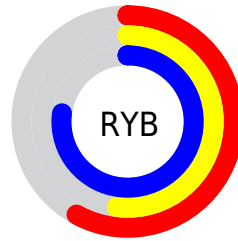

Details

The XYZ color **30.4982, 27.0093, 56.4292** is a light color, and the websafe version is hex **9999CC**. A complement of this color would be **43.7289, 51.6938, 29.8645**, and the grayscale version is **26.6066, 27.9923, 30.4836**.

A 20% lighter version of the original color is **59.8054, 54.8301, 101.1971**, and **12.7705, 10.6026, 27.3600** is the 20% darker color. If you saturate the color by 10%, you get **25.4722, 20.7835, 55.4929**, and if you desaturate by 10%, it is **36.4011, 34.4392, 57.5527**.

Distribution

Red (58%)

Green (52%)

Blue (77%)

Red (58%)

Yellow (52%)

Blue (77%)

Cyan (25%)

Magenta (32%)

Yellow (0%)

Black (23%)

Cyan (42%)

Magenta (48%)

Yellow (23%)

Brightness & Saturation Gradients

These gradients show how the XYZ color 30.4982, 27.0093, 56.4292 changes by changing the brightness by 10 percent. The first figure shows a shift by +10% for each color and the second figure -10%.