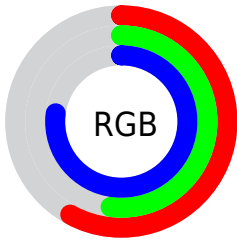

Distribution

Red (58%)

Green (52%)

Blue (77%)