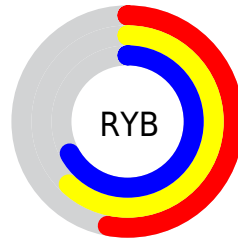

Details

The XYZ color **30.5553, 36.6770, 36.9214** is a light color, and the websafe version is hex **669999**. A complement of this color would be **30.9648, 28.1888, 32.6646**, and the grayscale version is **32.7501, 34.4557, 37.5222**.

A 20% lighter version of the original color is **59.8155, 69.8647, 71.3054**, and **12.8929, 16.1449, 15.8013** is the 20% darker color. If you saturate the color by 10%, you get **27.4362, 35.1377, 33.7179**, and if you desaturate by 10%, it is **34.1538, 38.4613, 40.3337**.

Distribution

Red (53%)

Green (67%)

Blue (61%)

Red (53%)

Yellow (62%)

Blue (67%)

Cyan (21%)