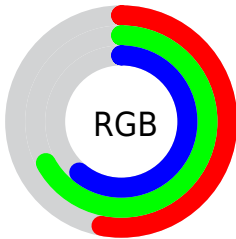

Distribution

Red (53%)

Green (67%)

Blue (61%)