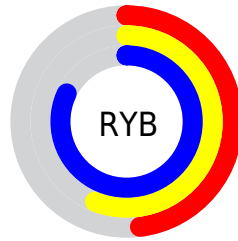

- Red (48%)
- Yellow (56%)
- Blue (82%)