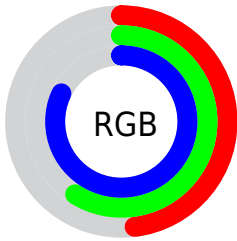

Distribution

- Red (48%)
- Green (59%)
- Blue (82%)