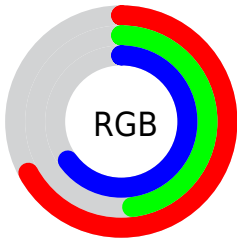

Distribution

Red (67%)

Green (48%)

Blue (65%)