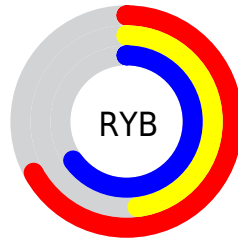

Details

The XYZ color **30.4521, 25.4286, 38.9005** is a light color, and the websafe version is hex **996699**. A complement of this color would be **26.4405, 34.5198, 25.6931**, and the grayscale version is **25.6013, 26.9346, 29.3318**.

A 20% lighter version of the original color is **59.8076, 52.3867, 74.6696**, and **12.6993, 9.7392, 16.8333** is the 20% darker color. If you saturate the color by 10%, you get **28.3603, 21.5063, 37.3969**, and if you desaturate by 10%, it is **32.9140, 30.0865, 40.5395**.

Distribution

Red (67%)

Green (48%)

Blue (65%)

Red (67%)

Yellow (48%)

Blue (65%)

Cyan (0%)