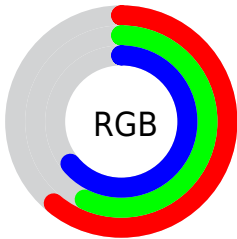

Distribution

- Red (61%)
- Green (57%)
- Blue (64%)