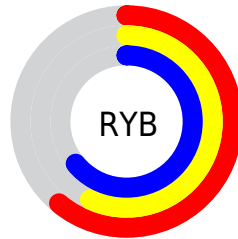

- Red (61%)
- Yellow (57%)
- Blue (64%)