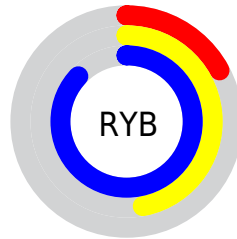

- Red (17%)
- Yellow (47%)
- Blue (87%)