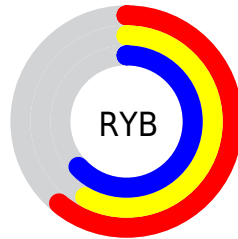

- Red (61%)
- Yellow (58%)
- Blue (63%)