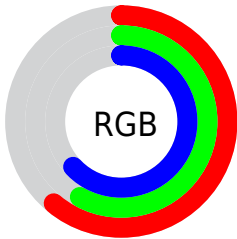

Distribution

- Red (61%)
- Green (58%)
- Blue (63%)