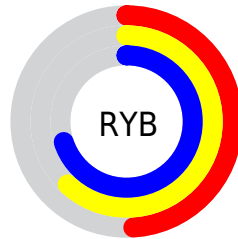

Red (49%)

Yellow (62%)

Blue (70%)