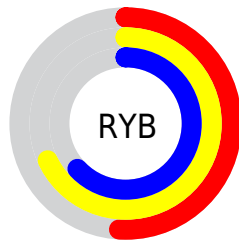

Details

The XYZ color **30.6669, 37.8131, 26.8014** is a light color, and the websafe version is hex **99CC99**. A complement of this color would be **30.1214, 26.4959, 43.5731**, and the grayscale version is **33.4882, 35.2322, 38.3678**.

A 20% lighter version of the original color is **60.1328, 72.0183, 55.5313**, and **12.7995, 16.5811, 10.1153** is the 20% darker color. If you saturate the color by 10%, you get **27.6320, 36.3734, 21.0697**, and if you desaturate by 10%, it is **34.1191, 39.4473, 33.5852**.

Distribution

Red (56%)

Green (68%)

Blue (51%)

Red (51%)

Yellow (68%)

Blue (63%)

Cyan (17%)