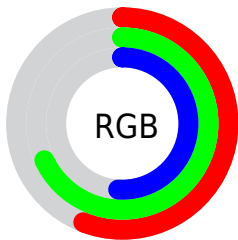

Distribution

Red (56%)

Green (68%)

Blue (51%)